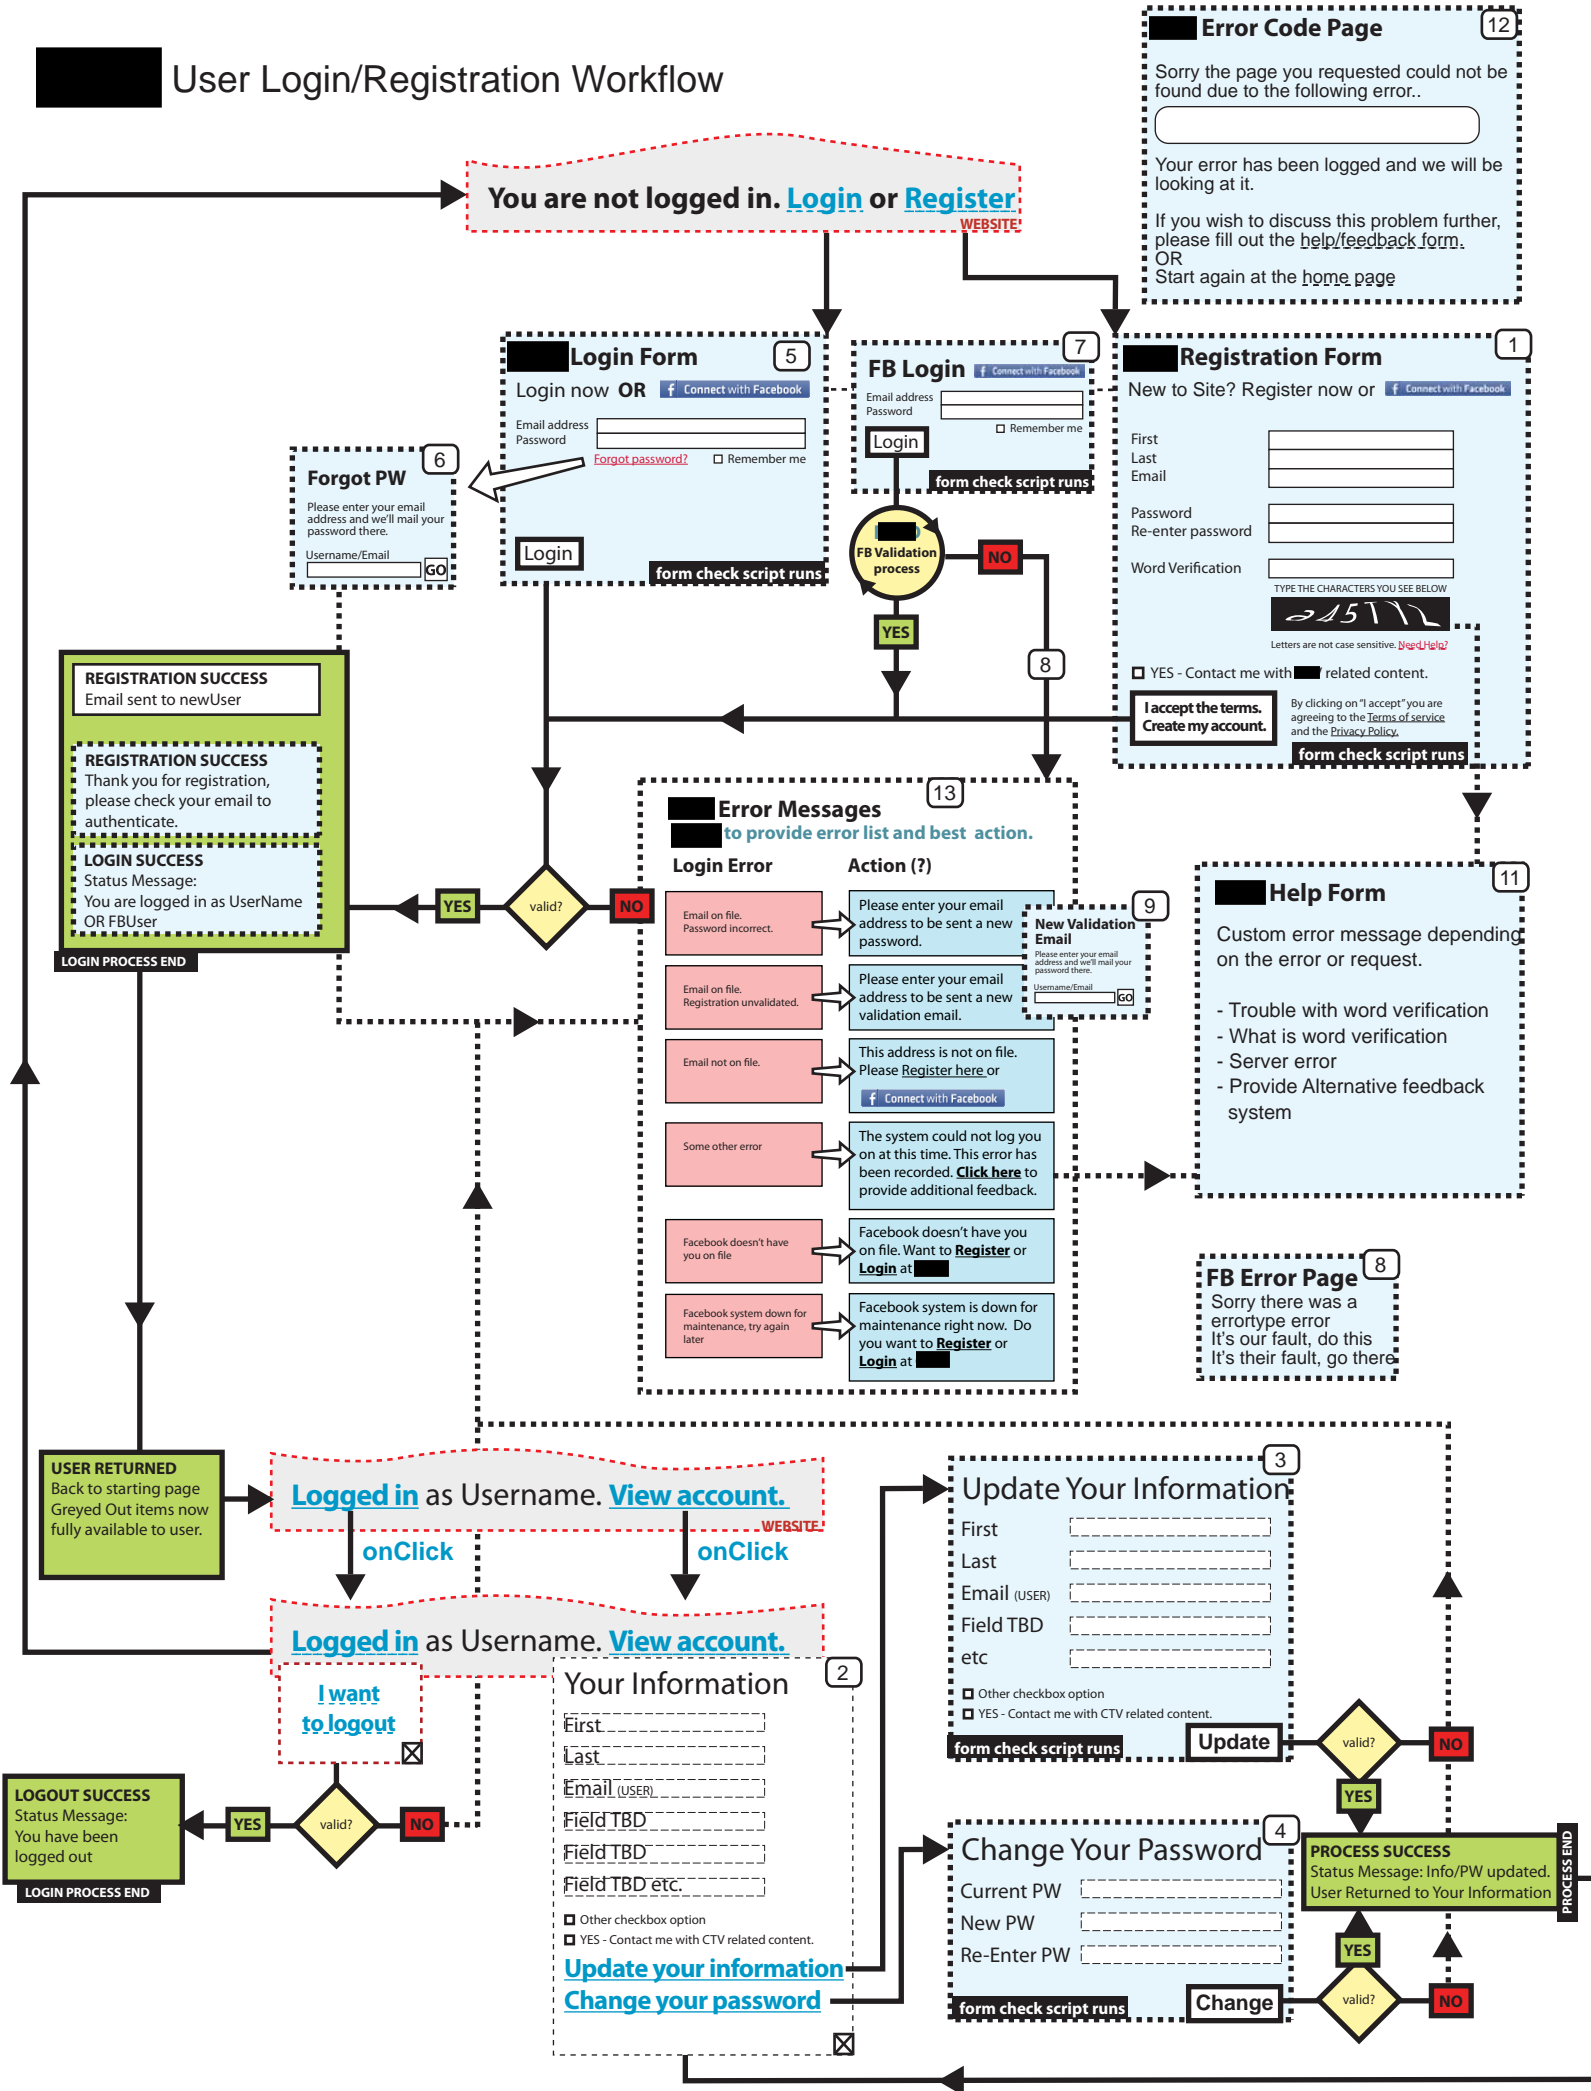

# User Login/Registration Workflow

**Error Code Page** 12

Sorry the page you requested could not be found due to the following error..

Your error has been logged and we will be looking at it.

If you wish to discuss this problem further, please fill out the [help/feedback form](#). OR Start again at the [home page](#)

You are not logged in. [Login](#) or [Register](#)

**Login Form** 5

Login now OR [Connect with Facebook](#)

Email address

Password

[Forgot password?](#)  Remember me

form check script runs

**FB Login** 7

[Connect with Facebook](#)

Email address

Password

Remember me

form check script runs

**Registration Form** 1

New to Site? Register now or [Connect with Facebook](#)

First

Current PW

New PW

Re-Enter PW

form check script runs

**PROCESS SUCCESS**  
Status Message: Info/PW updated.  
User Returned to Your Information

PROCESS END